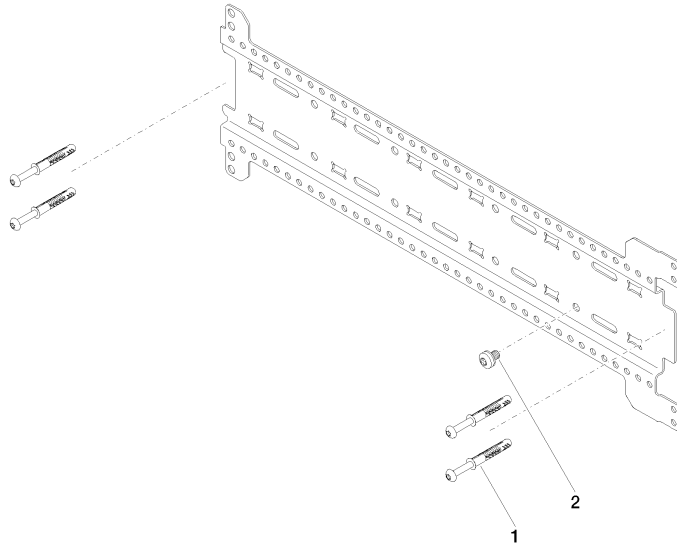

## xGRID Installation track 555 mm -

---

12 360 970 90

- width 555mm
- height 135 mm
- depth 12 mm
- retaining screws and plugs

More about the xGRID installation track can be found in the Shower Book brochure

xGRID Installation track 555 mm -

12 360 970 90

xGRID Installation track 555 mm -

12 360 970 90

Spare parts list

No.	Item Number	Name	Quantity used	Delivery time
1	04 30 31 054 00 90	fixing set	2	2
2	04 30 30 212 00 90	fixing set	1	60